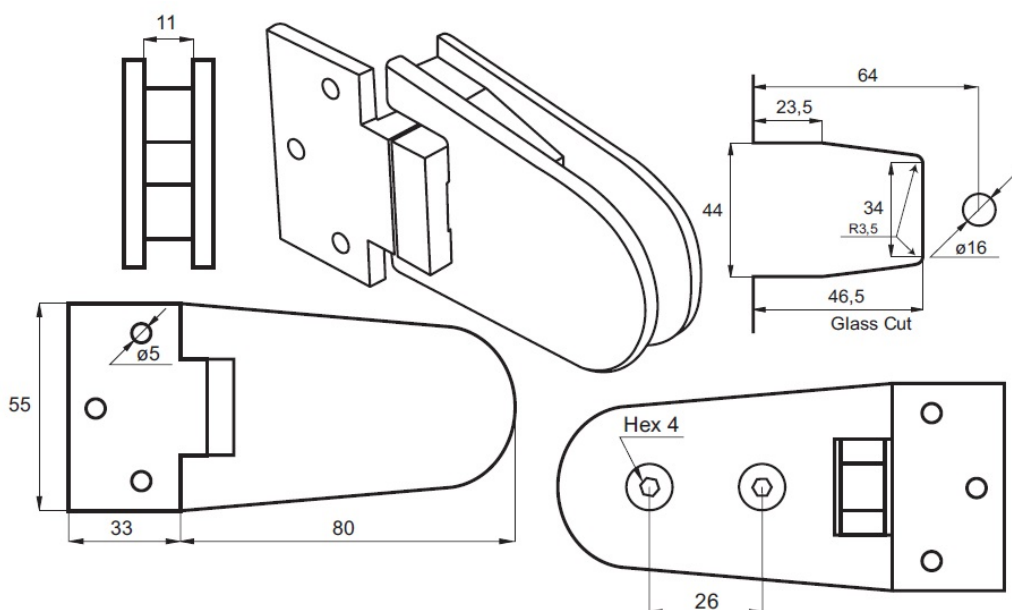

PRODUCT SHEET

Description:

Shower Hinge "Zug", Wall/Glass, Alu-Look, 3 Holes, Offset Narrow Plate, F/6-10mm Glass, W/Angle Adjustment Function, & 25 Degree Return Function, Brass Material, Oval Shape, W/Straight Edges

Item number:

15.23.012-0

Units	Box	Carton	HS Code	Barcode
Pcs.		20	8302100090	 5704866059336

SISO A/S

Mileparken 11
DK-2740 Skovlunde
Denmark
VAT: DK 24786013

Phone +45 45 830 900

www.siso.dk
siso@siso.dk

Danske Bank
Nytorv Branch
Copenhagen
SWIFT: DABADKKK

Account no.
4180 3112 112936
IBAN Account
DK7230003112112936